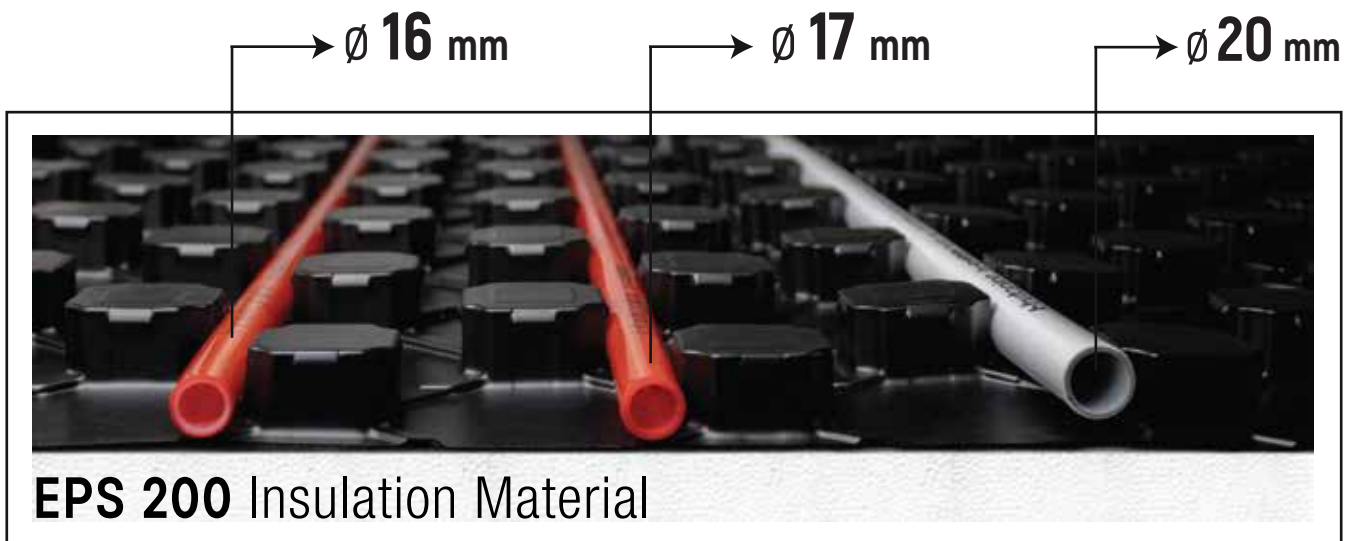

EPS 200 MODULATION PANEL XL PLUS (TECHNICAL DATA SHEET)

10/2023 Rev No: 1

Property	Value		Unit
EPS Density	30		kg/m <sup>3</sup>
Panel Size	1620 x 780		mm
Effective Panel Size	1560 x 720		mm
Effective Area	1,12		m <sup>2</sup>
Insulation Thickness	10	20	mm
Total Thickness	35	45	mm
Pipe Diameter	16		mm
	17		mm
	20		mm
Moisture Proofing	Polystyrene Sheet		
Polystyrene Sheet Standard Color	black		
Units Per Box	10 pcs / 11,2 m <sup>2</sup>		

ORIGINAL PRODUCT PHOTOS with DIMENSIONS

Panel Size and Effective Panel Size

Product Code : 130.112.230

Product Code : 130.112.130

Cross Section Size

Product Merge View Without Gaps

## THE NEW PLAYER OF THE BEST TEAM

Suitable for all pipe dimensions

Tab pipe holder set detail.