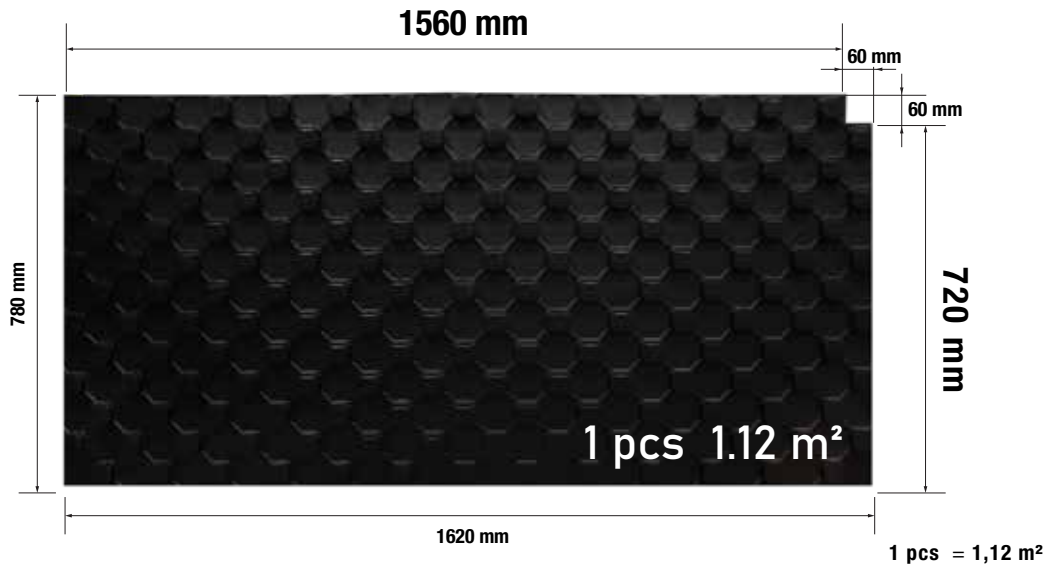

EPS 200 MODULATION PANEL XL PLUS (TECHNICAL DATA SHEET)

10/2023 Rev No: 1

Property	Value		Unit
EPS Density	30		kg/m <sup>3</sup>
Panel Size	1620 x 780		mm
Effective Panel Size	1560 x 720		mm
Effective Area	1,12		m <sup>2</sup>
Insulation Thickness	10	20	mm
Total Thickness	35	45	mm
Pipe Diameter	16		mm
	17		mm
	20		mm
Moisture Proofing	Polystyrene Sheet		
Polystyrene Sheet Standard Color	black		
Units Per Box	10 pcs / 11,2 m <sup>2</sup>		

ORIGINAL PRODUCT PHOTOS with DIMENSIONS

Panel Size and Effective Panel Size

Product Code : 130.112.230

Product Code : 130.112.130

Cross Section Size

Product Merge View Without Gaps

## THE NEW PLAYER OF THE BEST TEAM

Suitable for all pipe dimensions

Tab pipe holder set detail.